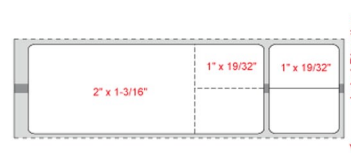

SQ-DP08W
SUNQUEST DIR THERM 1-5/8"C
3 3/8 x 1 3/16 WHT 3MRL 12MCS P

SQ-DP93Y
SUNQUEST DIR THERM PERF 3"C
4 1/8 x 1 3/16 YEL 4300RL 2RLC P

SQ-DP86W
SUNQUEST DIRECT THERM 3"C
4 1/8 x 1 3/16 WHT 1M R/5 RL C P

SQ-DP95R
SUNQUEST DIR THERM PERF 3"C
4 1/8 x 1 3/16 RED 4300RL 2RLC P

SQ-DXP18W
SUNQUEST DIR THERM PERF 1"C
3 3/16 x 1 3/16 WHT 1MRL/5RCS XP

SQ-DXP08W
SUNQUEST DIR THERM 1-5/8"C
3 3/8 x 1 3/16 WHT 3MRL 12MCS XP

SQ-DP97W
SUNQUEST DIR THERM PERF 1-1/2
4 1/8 x 1 3/16 WHT 1200RL/8RLC P

SQ-DXP97W
SUNQUEST DIR THERM PERF 1-1/2
4 1/8 x 1 3/16 WHT 1200RL 8RLC P

SQ-DP22Y SUNQUEST DIR THERM SLIT 1"C
3 3/16 x 1 3/16 YLW 1MRL/5R CS P