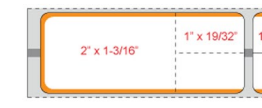

SQ-DP150
SUNQUEST DIR THERM PERF 1-1/2
4 1/8 x 1 3/16 ORN 1200RL 8RLC P