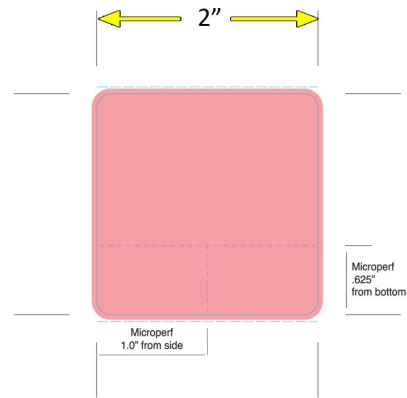

SQ-DXP14B
SUNQUEST DIR THERM SLIT 3"C
4 1/8 x 1 3/16 BLU 4300RL 2RLC XP

SQ-DXP14Y
SUNQUEST DIR THERM SLIT 3"C
4 1/8 x 1 3/16 YEL 4300RL 2RLC XP

SQ-DP14Y
SUNQUEST DIR THERM SLIT 3"C
4 1/8 x 1 3/16 YEL 4300RL 2RLC P

SQ-DP1549B-SLIT
SUNQUEST DIR THERM SLIT 3"C
4 1/8 x 1 3/16 BLU 4300RL 2RLC P

SQ-DP1551R-SLIT
SUNQUEST DIR THERM SLIT 3"C
4 1/8 x 1 3/16 RED 4300RL 2RLC P

SQ-DP150
SUNQUEST DIR THERM PERF 1-1/2
4 1/8 x 1 3/16 ORN 1200RL 8RLC P

Part Number: QL-22-MP
Size: 2" x 2" with micro perfed flag labels, 210 labels per roll

Part Number: QL-22-MP-PINK
FLOOD COATED.
Size: 2" x 2" with micro perfed flag labels, 210 labels per roll

Part Number: QL-22-MP-YELLOW
Size: 2" x 2" with micro perfed flag labels, 210 labels per roll

Part Number: QL-2125
Size: 2" x 1.25", 330 Labels per roll

Part Number: QL-2125-RED BORDER
Size: 2" x 1.25", 330 Labels per roll

Part Number: QL-22-MP-RED BORDER
Size: 2" x 2", 210 Labels per roll