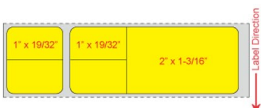

SQ-DP14Y
SUNQUEST DIR THERM SLIT 3"C
4 1/8 x 1 3/16 YEL 4300RL 2RLC P