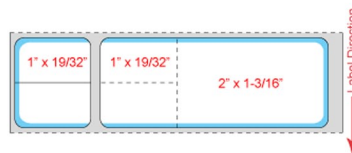

SQ-DP06W
SUNQUEST DIR THERM PERF 3"C
3 3/16 x 1 3/16 WHT 1200RL/5RC P

SQ-DP07W
SUNQUEST DIR THERM SLIT 1"C
3 3/16 x 1 3/16 WHT 1MRL/5R CS P

SQ-DP05W
SUNQUEST DIR THERM PERF 1"C
3 3/16 x 1 3/16 WHT 1MRL/5R CS P

SQ-DP08W
SUNQUEST DIR THERM 1-5/8"C
3 3/8 x 1 3/16 WHT 3MRL 12MCS P

SQ-DP93Y
SUNQUEST DIR THERM PERF 3"C
4 1/8 x 1 3/16 YEL 4300RL 2RLC P

SQ-DP86W
SUNQUEST DIRECT THERM 3"C
4 1/8 x 1 3/16 WHT 1M R/5 RL C P

Part Number: QL-2125
Size: 2" x 1.25", 330 Labels per roll

Part Number: QL-2125-RED BORDER
Size: 2" x 1.25", 330 Labels per roll

Part Number: QL-22-MP-RED BORDER
Size: 2" x 2", 210 Labels per roll