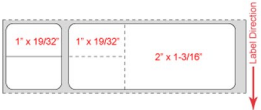

SQ-DXP1552W-PERF
SUNQUEST DIR THERM PERF 3"C
4 1/8 x 1 3/16 WHT 4300RL 2RLC XP