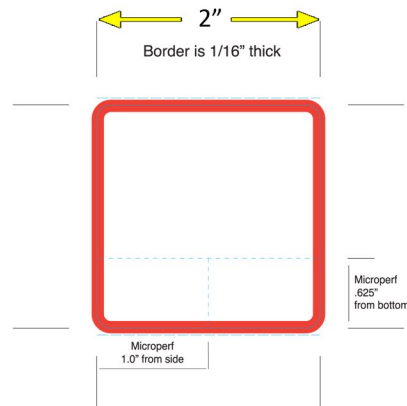

SQ-DP1549B-SLIT
SUNQUEST DIR THERM SLIT 3"C
4 1/8 x 1 3/16 BLU 4300RL 2RLC P

SQ-DP1551R-SLIT
SUNQUEST DIR THERM SLIT 3"C
4 1/8 x 1 3/16 RED 4300RL 2RLC P

SQ-DP150
SUNQUEST DIR THERM PERF 1-1/2
4 1/8 x 1 3/16 ORN 1200RL 8RLC P

Part Number: QL-22-MP
Size: 2" x 2" with micro perfed flag labels, 210 labels per roll

Part Number: QL-22-MP-PINK
FLOOD COATED.
Size: 2" x 2" with micro perfed flag labels, 210 labels per roll

Part Number: QL-22-MP-YELLOW
Size: 2" x 2" with micro perfed flag labels, 210 labels per roll

Part Number: QL-2125
Size: 2" x 1.25", 330 Labels per roll

Part Number: QL-2125-RED BORDER
Size: 2" x 1.25", 330 Labels per roll

Part Number: QL-22-MP-RED BORDER
Size: 2" x 2", 210 Labels per roll