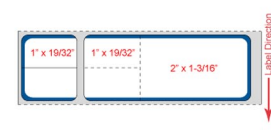

SQ-DXP97W
SUNQUEST DIR THERM PERF 1-1/2
4 1/8 x 1 3/16 WHT 1200RL 8RLC P

SQ-DP22Y SUNQUEST DIR THERM SLIT 1"C
3 3/16 x 1 3/16 YLW 1MRL/5R CS P

SQ-DP1549B-PERF
SUNQUEST DIR THERM IR 3"C
4 1/8 x 1 3/16 BLU 4300 R/2 R C