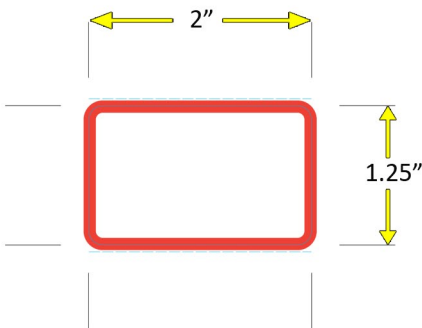

SQ-DP1549B-SLIT
SUNQUEST DIR THERM SLIT 3"C
4 1/8 x 1 3/16 BLU 4300RL 2RLC P

SQ-DP1551R-SLIT
SUNQUEST DIR THERM SLIT 3"C
4 1/8 x 1 3/16 RED 4300RL 2RLC P

SQ-DP150
SUNQUEST DIR THERM PERF 1-1/2
4 1/8 x 1 3/16 ORN 1200RL 8RLC P

Part Number: QL-22-MP
Size: 2" x 2" with micro perfed flag labels, 210 labels per roll

Part Number: QL-22-MP-PINK
FLOOD COATED.
Size: 2" x 2" with micro perfed flag labels, 210 labels per roll

Part Number: QL-22-MP-YELLOW
Size: 2" x 2" with micro perfed flag labels, 210 labels per roll

Part Number: QL-2125
Size: 2" x 1.25", 330 Labels per roll

Part Number: QL-2125-RED BORDER
Size: 2" x 1.25", 330 Labels per roll

Part Number: QL-22-MP-RED BORDER
Size: 2" x 2", 210 Labels per roll