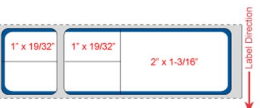

SQ-DP1549B-SLIT
SUNQUEST DIR THERM SLIT 3"C
4 1/8 x 1 3/16 BLU 4300RL 2RLC P