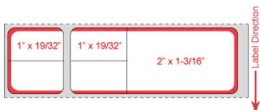

SQ-DXP14R
SUNQUEST DIR THERM SLIT 3"C
4 1/8 x 1 3/16 RED 4300RL 2RLC XP