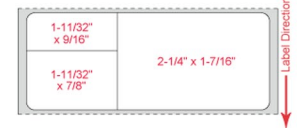

SQ-DP06W
SUNQUEST DIR THERM PERF 3"C
3 3/16 x 1 3/16 WHT 1200RL/5RC P

SQ-DP07W
SUNQUEST DIR THERM SLIT 1"C
3 3/16 x 1 3/16 WHT 1MRL/5R CS P

SQ-DP05W
SUNQUEST DIR THERM PERF 1"C
3 3/16 x 1 3/16 WHT 1MRL/5R CS P

SQ-DP08W
SUNQUEST DIR THERM 1-5/8"C
3 3/8 x 1 3/16 WHT 3MRL 12MCS P

SQ-DP93Y
SUNQUEST DIR THERM PERF 3"C
4 1/8 x 1 3/16 YEL 4300RL 2RLC P

SQ-DP86W
SUNQUEST DIRECT THERM 3"C
4 1/8 x 1 3/16 WHT 1M R/5 RL C P

Part Number: QL-2125
Size: 2" x 1.25", 330 Labels per roll

Part Number: QL-2125-RED BORDER
Size: 2" x 1.25", 330 Labels per roll

Part Number: QL-22-MP-RED BORDER
Size: 2" x 2", 210 Labels per roll