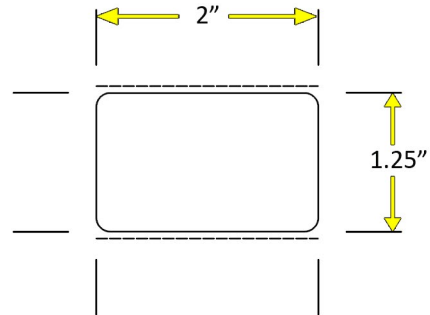

Part Number: QL-2125
Size: 2" x 1.25", 330 Labels per roll