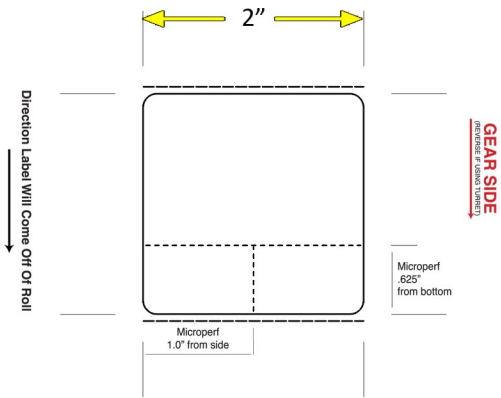

SQ-DXP14B
SUNQUEST DIR THERM SLIT 3"C
4 1/8 x 1 3/16 BLU 4300RL 2RLC XP

SQ-DXP14Y
SUNQUEST DIR THERM SLIT 3"C
4 1/8 x 1 3/16 YEL 4300RL 2RLC XP

SQ-DP14Y
SUNQUEST DIR THERM SLIT 3"C
4 1/8 x 1 3/16 YEL 4300RL 2RLC P

SQ-DP1549B-SLIT
SUNQUEST DIR THERM SLIT 3"C
4 1/8 x 1 3/16 BLU 4300RL 2RLC P

SQ-DP1551R-SLIT
SUNQUEST DIR THERM SLIT 3"C
4 1/8 x 1 3/16 RED 4300RL 2RLC P

SQ-DP150
SUNQUEST DIR THERM PERF 1-1/2
4 1/8 x 1 3/16 ORN 1200RL 8RLC P