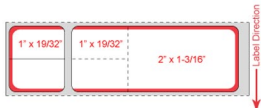

SQ-DPG21W
LABEL SUNQUEST DIR THERM IR
8 15/32 x 1 3/16 5000 CS P

SQ-DP1551R-PERF
SUNQUEST DIR THERM IR 3"C
4 1/8 x 1 3/16 RED 4300 R/2 R C