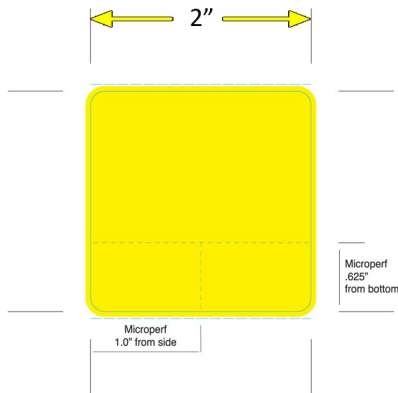

SQ-DXP14B
SUNQUEST DIR THERM SLIT 3"C
4 1/8 x 1 3/16 BLU 4300RL 2RLC XP

SQ-DXP14Y
SUNQUEST DIR THERM SLIT 3"C
4 1/8 x 1 3/16 YEL 4300RL 2RLC XP

SQ-DP14Y
SUNQUEST DIR THERM SLIT 3"C
4 1/8 x 1 3/16 YEL 4300RL 2RLC P

SQ-DP1549B-SLIT
SUNQUEST DIR THERM SLIT 3"C
4 1/8 x 1 3/16 BLU 4300RL 2RLC P

SQ-DP1551R-SLIT
SUNQUEST DIR THERM SLIT 3"C
4 1/8 x 1 3/16 RED 4300RL 2RLC P

SQ-DP150
SUNQUEST DIR THERM PERF 1-1/2
4 1/8 x 1 3/16 ORN 1200RL 8RLC P

Part Number: QL-22-MP
Size: 2" x 2" with micro perfed flag labels, 210 labels per roll

Part Number: QL-22-MP-PINK
FLOOD COATED.
Size: 2" x 2" with micro perfed flag labels, 210 labels per roll

Part Number: QL-22-MP-YELLOW
Size: 2" x 2" with micro perfed flag labels, 210 labels per roll

Part Number: QL-2125
Size: 2" x 1.25", 330 Labels per roll

Part Number: QL-2125-RED BORDER
Size: 2" x 1.25", 330 Labels per roll

Part Number: QL-22-MP-RED BORDER
Size: 2" x 2", 210 Labels per roll