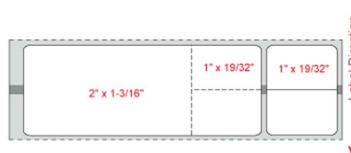

SQ-DP86W
SUNQUEST DIRECT THERM 3"C
4 1/8 x 1 3/16 WHT 1M R/5 RL C P

SQ-DP97W
SUNQUEST DIR THERM PERF 1-1/2
4 1/8 x 1 3/16 WHT 1200RL/8RLC P