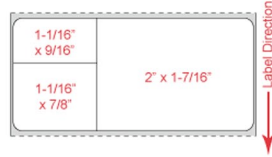

SQ-DP06W
SUNQUEST DIR THERM PERF 3"C
3 3/16 x 1 3/16 WHT 1200RL/5RC P

SQ-DP07W
SUNQUEST DIR THERM SLIT 1"C
3 3/16 x 1 3/16 WHT 1MRL/5R CS P

SQ-DP05W
SUNQUEST DIR THERM PERF 1"C
3 3/16 x 1 3/16 WHT 1MRL/5R CS P

Part Number: QL-2125
Size: 2" x 1.25", 330 Labels per roll

Part Number: QL-2125-RED BORDER
Size: 2" x 1.25", 330 Labels per roll

Part Number: QL-22-MP-RED BORDER
Size: 2" x 2", 210 Labels per roll