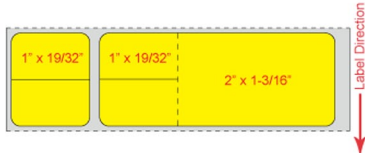

SQ-DP06W
SUNQUEST DIR THERM PERF 3"C
3 3/16 x 1 3/16 WHT 1200RL/5RC P

SQ-DP07W
SUNQUEST DIR THERM SLIT 1"C
3 3/16 x 1 3/16 WHT 1MRL/5R CS P

SQ-DP05W
SUNQUEST DIR THERM PERF 1"C
3 3/16 x 1 3/16 WHT 1MRL/5R CS P

SQ-DP08W
SUNQUEST DIR THERM 1-5/8"C
3 3/8 x 1 3/16 WHT 3MRL 12MCS P

SQ-DP93Y
SUNQUEST DIR THERM PERF 3"C
4 1/8 x 1 3/16 YEL 4300RL 2RLC P

SQ-DP86W
SUNQUEST DIRECT THERM 3"C
4 1/8 x 1 3/16 WHT 1M R/5 RL C P

Part Number: QL-2125
Size: 2" x 1.25", 330 Labels per roll

Part Number: QL-2125-RED BORDER
Size: 2" x 1.25", 330 Labels per roll

Part Number: QL-22-MP-RED BORDER
Size: 2" x 2", 210 Labels per roll